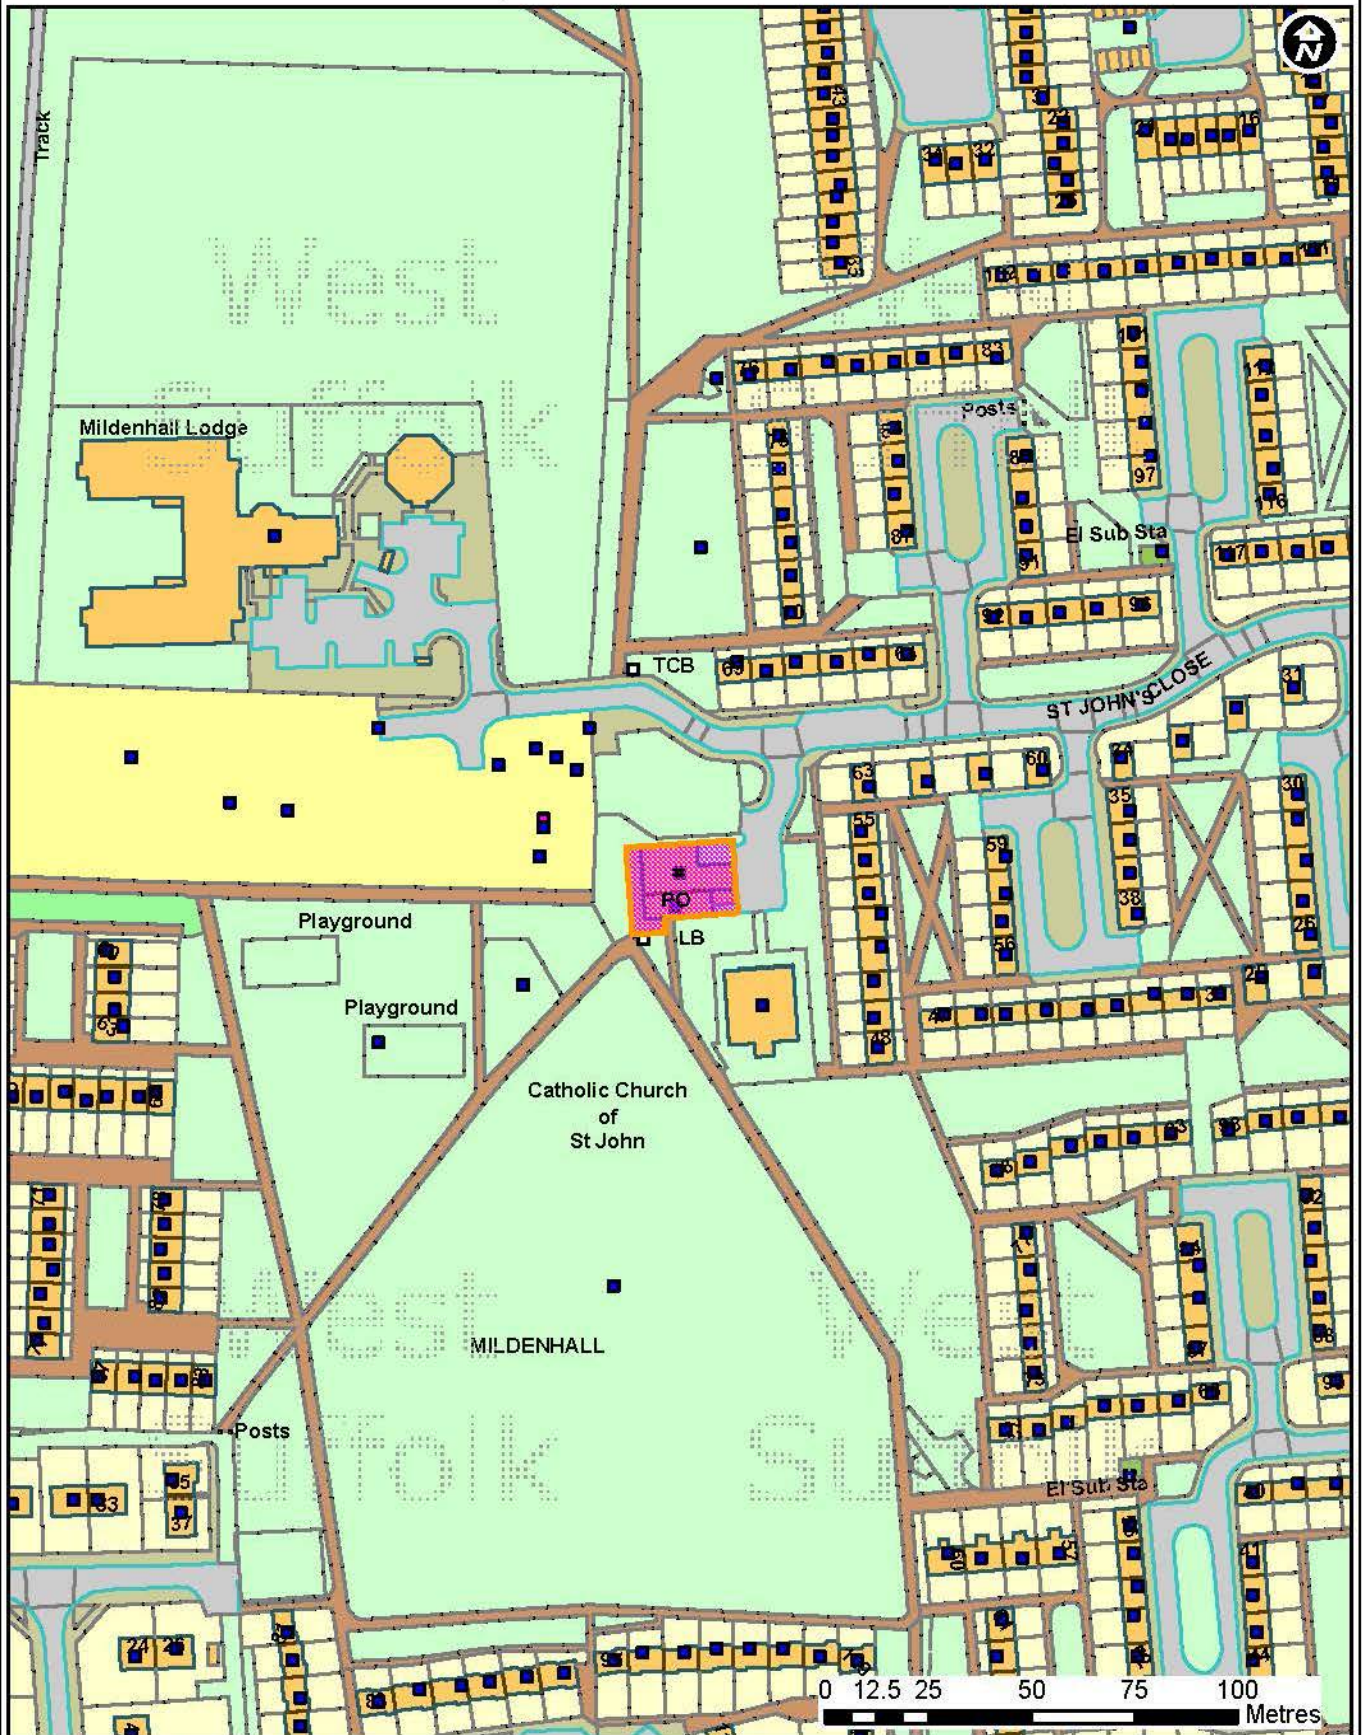

Application: DC/14/1985/ADV

Location: 141/142 St Johns Close, Mildenhall

Forest Heath • St Edmundsbury

West Suffolk
working together

© Crown Copyright and database rights 2014 Ordnance Survey 100019675 & 100023282. You are not permitted to copy, sub-license, distribute or sell any of this data to third parties in any form. Use of this data is subject to terms and conditions. See www.stedmundsbury.gov.uk/copyright.cfm.

Scale: 1:1,726
Date: 20/11/2014